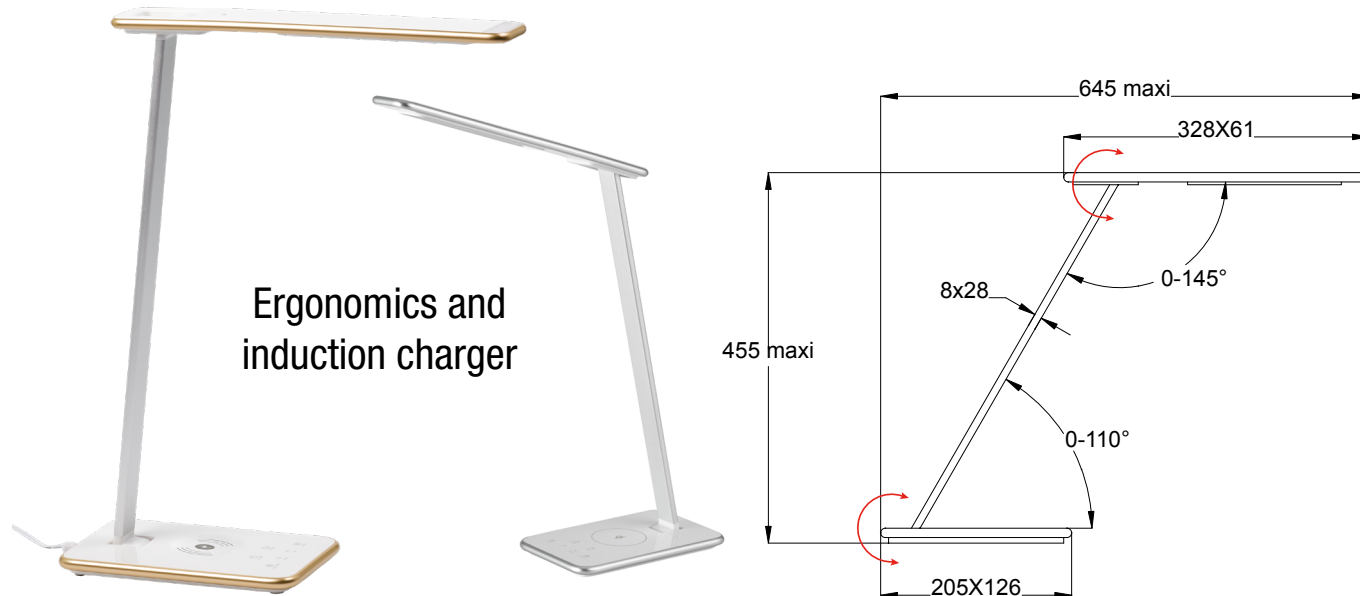

## Desk lamp

Ergonomics and  
induction charger

Its light detector automatically adjusts the lighting of the lamp to the ambient light in the room. Magnetic induction charger on the base for smartphones. USB socket to charge tablets or smartphones with cable. Possibility to change the color temperature of the light (3 levels) and the light intensity (5 levels). Anti-glare reflector. Settings memory. Automatic stop function (if activated, the lamp switches off after 60 min). Night light function. Integrated LED module.

### • TECHNICAL SPECIFICATIONS

Light source	LED
Power	10,9W
CRI	>80
Kelvin	2800-5700K
Lumen	450 lm
Light efficiency	60 lm/W
Material	Steel / Aluminium
Color	